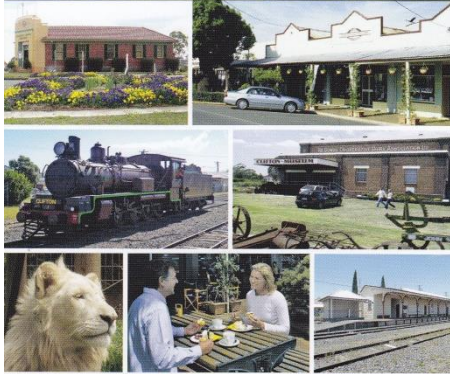

*Come & enjoy some good
old-fashioned country
hospitality*

Clifton & District
Progress Association Inc